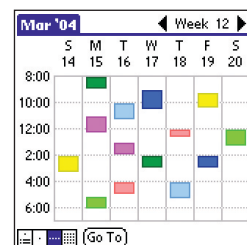

### Be as organised as you want to be

The Agenda view lets you see your day at a glance. It synchronises with Outlook<sup>2</sup> and offers colour-coded categories so you can track your schedule and those of your family, work, school and more. The ability to attach a photo to a contact means you can always put a face to a name.

### Calendar

Colour code your day, week and month schedule for quick, at-a-glance appointment recognition.

1- Expansion card required, stereo headphones optional, both sold separately

2- Available on Windows only